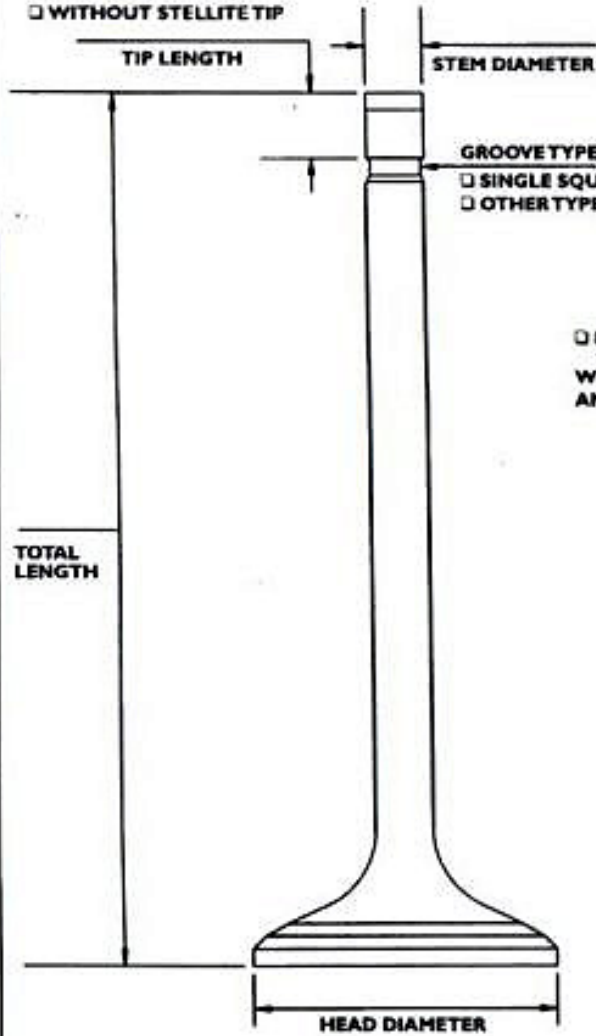

- WITH STELLITE TIP
- WITHOUT STELLITE TIP

NICKS FORZA FERRARI

PLEASE FILL IN ALL DIMENSIONS AND INFORMATION

- GROOVETYPE
- SINGLE SQUARE
 - OTHER TYPE

- BACKCUT
- WIDTH ANGLE

- EDGE
- SQUARE
 - RADIUS

UNDERCUT DIAMETER

- DISHED
- FLAT

BACKANGLE & RADIUS

- SWIRL POLISH

SEAT WIDTH
ANGLE

MARGIN THICKNESS

CUSTOMER INFORMATION

CUST. NO.: _____

CUST. NAME: _____